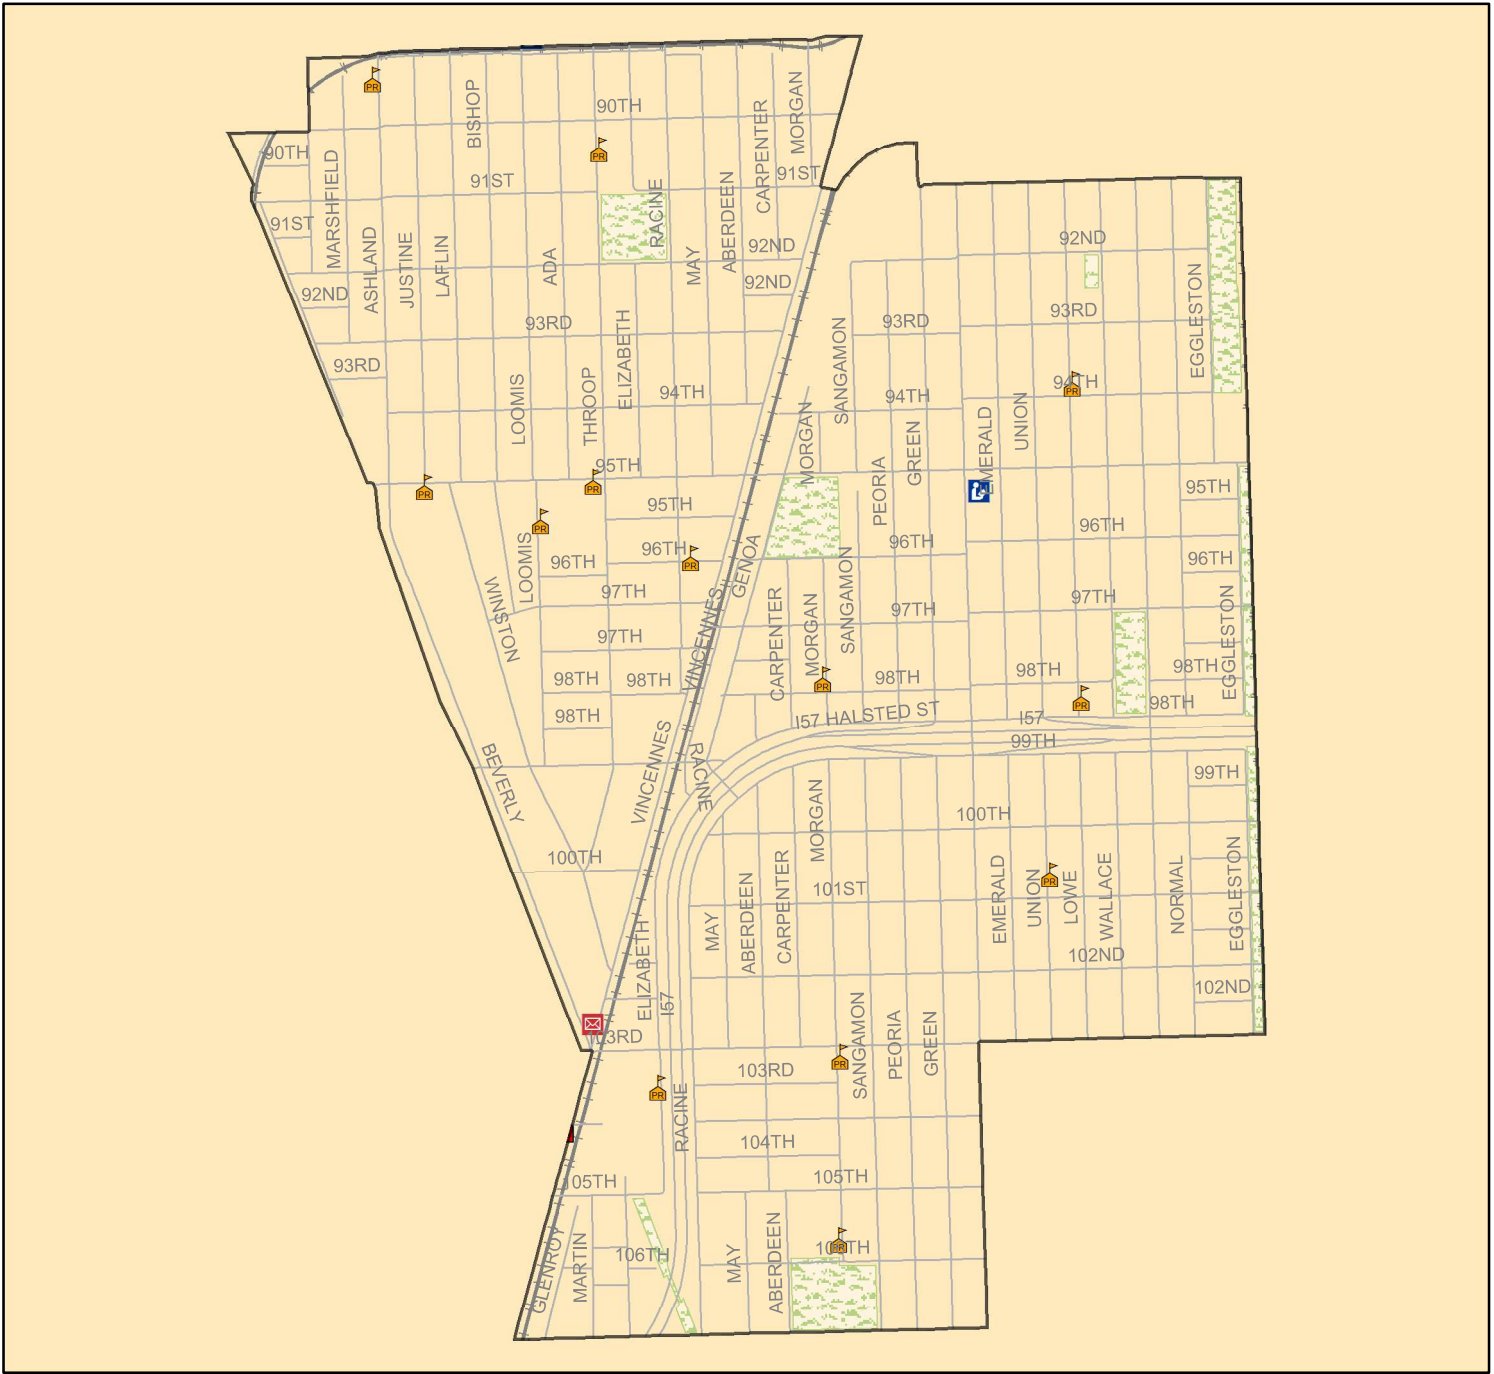

# WASHINGTON HEIGHTS

**Legend**

|  |                   |  |  |
|--|-------------------|--|--|
|  | Firehouses        |  | Blue Line Subway                         |
|  | Hospitals         |  | Blue Line Elevated/At-Grade              |
|  | Libraries         |  | Brown Line                               |
|  | Police Facilities |  | Brown, Purple Lines                      |
|  | Schools           |  | Green Line                               |
|  | U S Post Offices  |  | Green, Orange Lines                      |
|  | Railroads         |  | Pink, Brown, Purple, Orange Lines        |
|  | Cemeteries        |  | Pink, Brown, Purple, Orange, Green Lines |
|  | Parks             |  | Orange Line                              |
|  |                   |  | Purple Line                              |
|  |                   |  | Red Line Subway                          |
|  |                   |  | Red Line Elevated/At-Grade               |
|  |                   |  | Red, Purple Lines                        |
|  |                   |  | Red, Purple, Brown Lines                 |
|  |                   |  | Yellow Line                              |