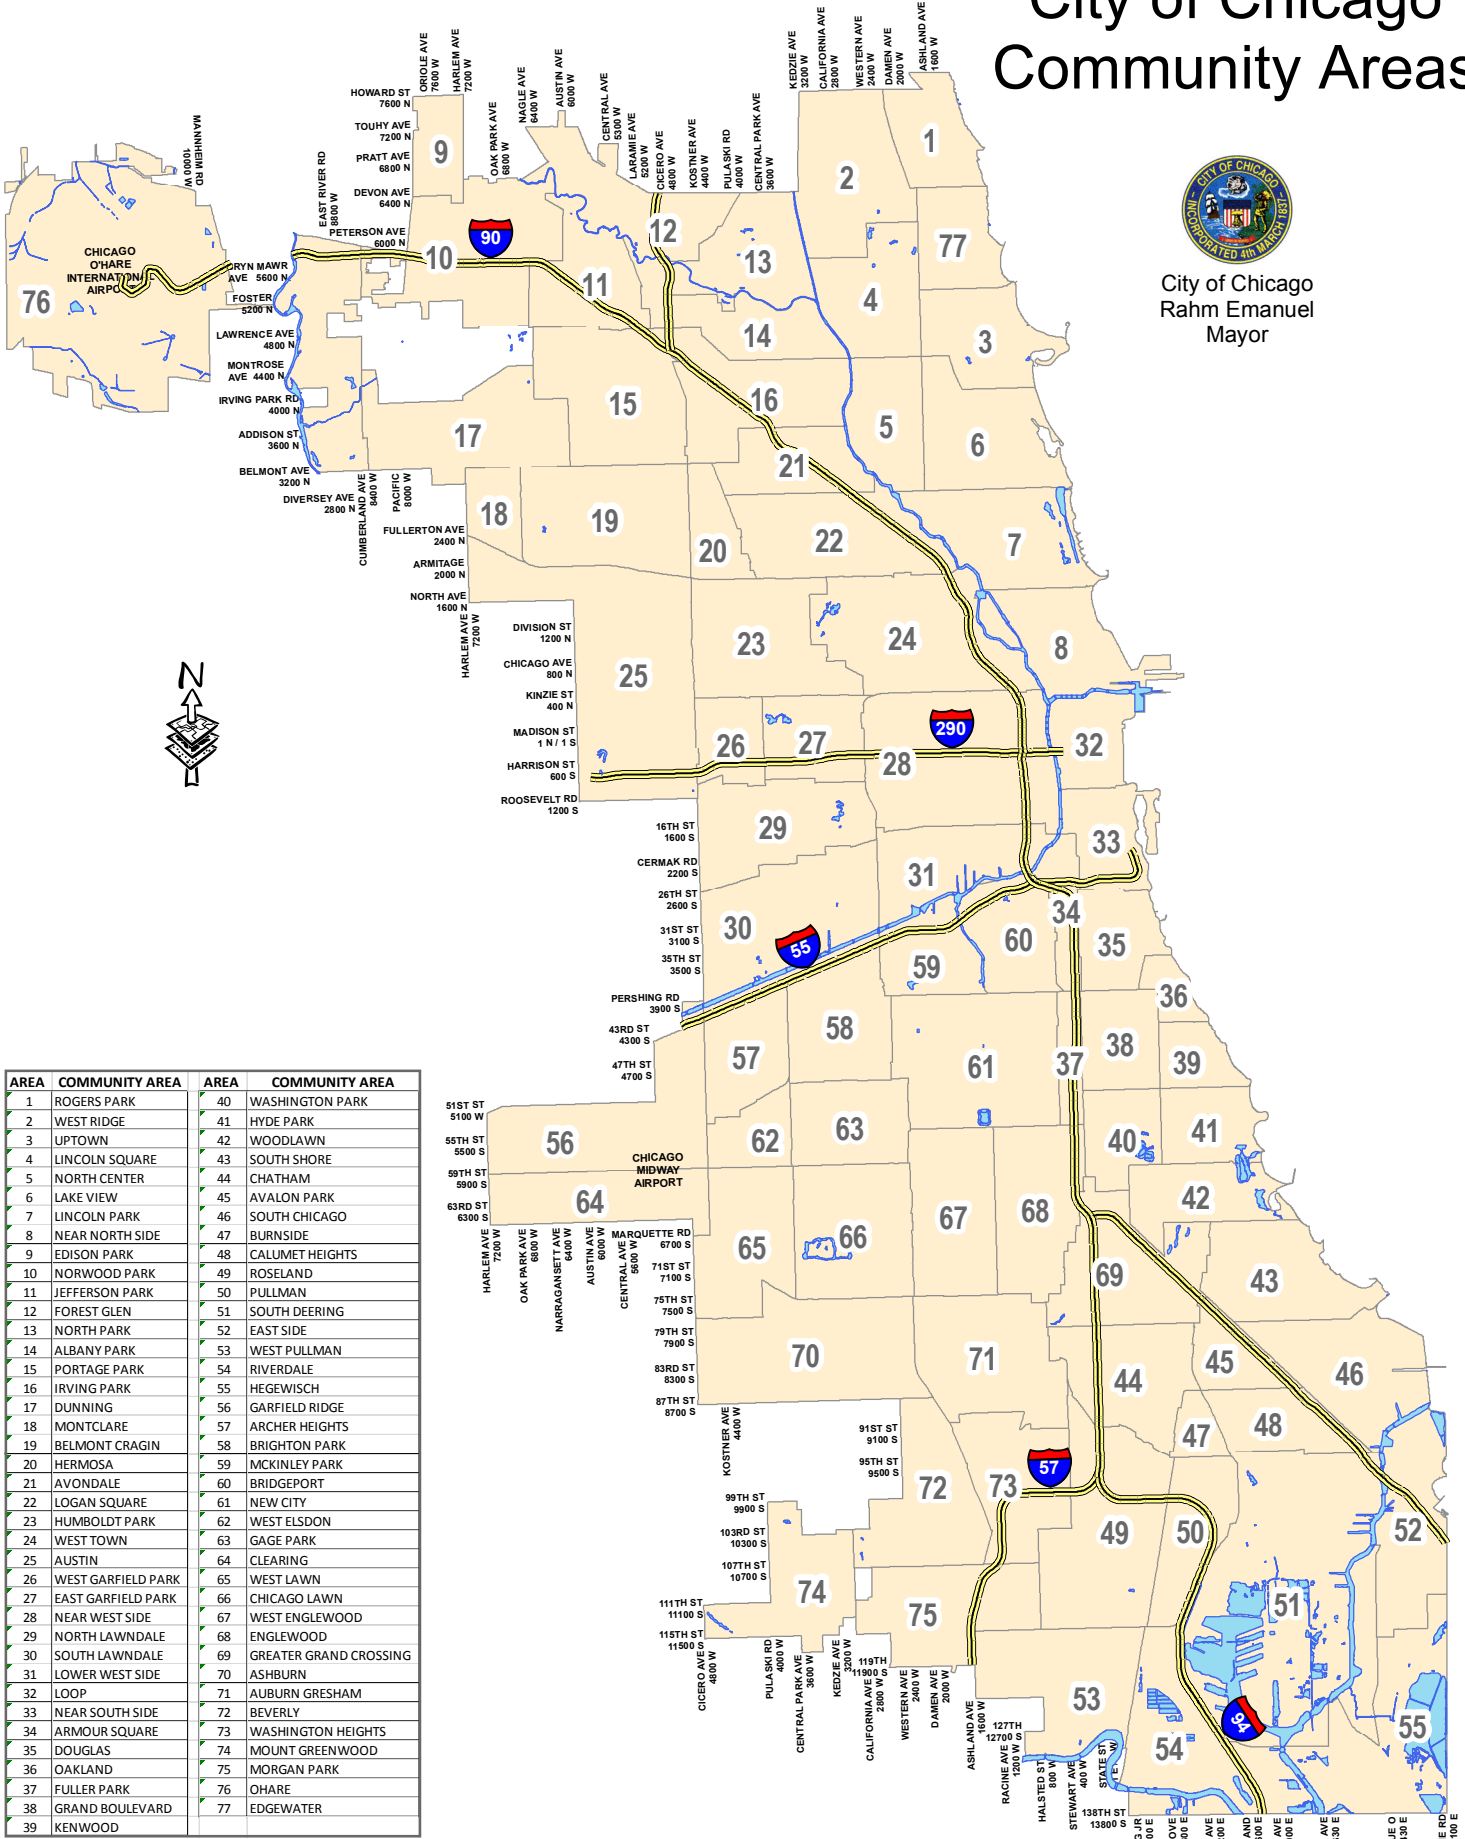

City of Chicago Community Areas

City of Chicago
Rahm Emanuel
Mayor

AREA	COMMUNITY AREA	AREA	COMMUNITY AREA
1	ROGERS PARK	40	WASHINGTON PARK
2	WEST RIDGE	41	HYDE PARK
3	UPTOWN	42	WOODLAWN
4	LINCOLN SQUARE	43	SOUTH SHORE
5	NORTH CENTER	44	CHATHAM
6	LAKE VIEW	45	AVALON PARK
7	LINCOLN PARK	46	SOUTH CHICAGO
8	NEAR NORTH SIDE	47	BURNSIDE
9	EDISON PARK	48	CALUMET HEIGHTS
10	NORWOOD PARK	49	ROSELAND
11	JEFFERSON PARK	50	PULLMAN
12	FOREST GLEN	51	SOUTH DEERING
13	NORTH PARK	52	EAST SIDE
14	ALBANY PARK	53	WEST PULLMAN
15	PORTAGE PARK	54	RIVERDALE
16	IRVING PARK	55	HEGEWISCH
17	DUNNING	56	GARFIELD RIDGE
18	MONTCLARE	57	ARCHER HEIGHTS
19	BELMONT CRAGIN	58	BRIGHTON PARK
20	HERMOSA	59	MCKINLEY PARK
21	AVONDALE	60	BRIDGEPORT
22	LOGAN SQUARE	61	NEW CITY
23	HUMBOLDT PARK	62	WEST ELDSON
24	WEST TOWN	63	GAGE PARK
25	AUSTIN	64	CLEARING
26	WEST GARFIELD PARK	65	WEST LAWN
27	EAST GARFIELD PARK	66	CHICAGO LAWN
28	NEAR WEST SIDE	67	WEST ENGLEWOOD
29	NORTH LAWNDALE	68	ENGLEWOOD
30	SOUTH LAWNDALE	69	GREATER GRAND CROSSING
31	LOWER WEST SIDE	70	ASHBURN
32	LOOP	71	AUBURN GRESHAM
33	NEAR SOUTH SIDE	72	BEVERLY
34	ARMOUR SQUARE	73	WASHINGTON HEIGHTS
35	DOUGLAS	74	MOUNT GREENWOOD
36	OAKLAND	75	MORGAN PARK
37	FULLER PARK	76	OHARE
38	GRAND BOULEVARD	77	EDGEWATER
39	KENWOOD		